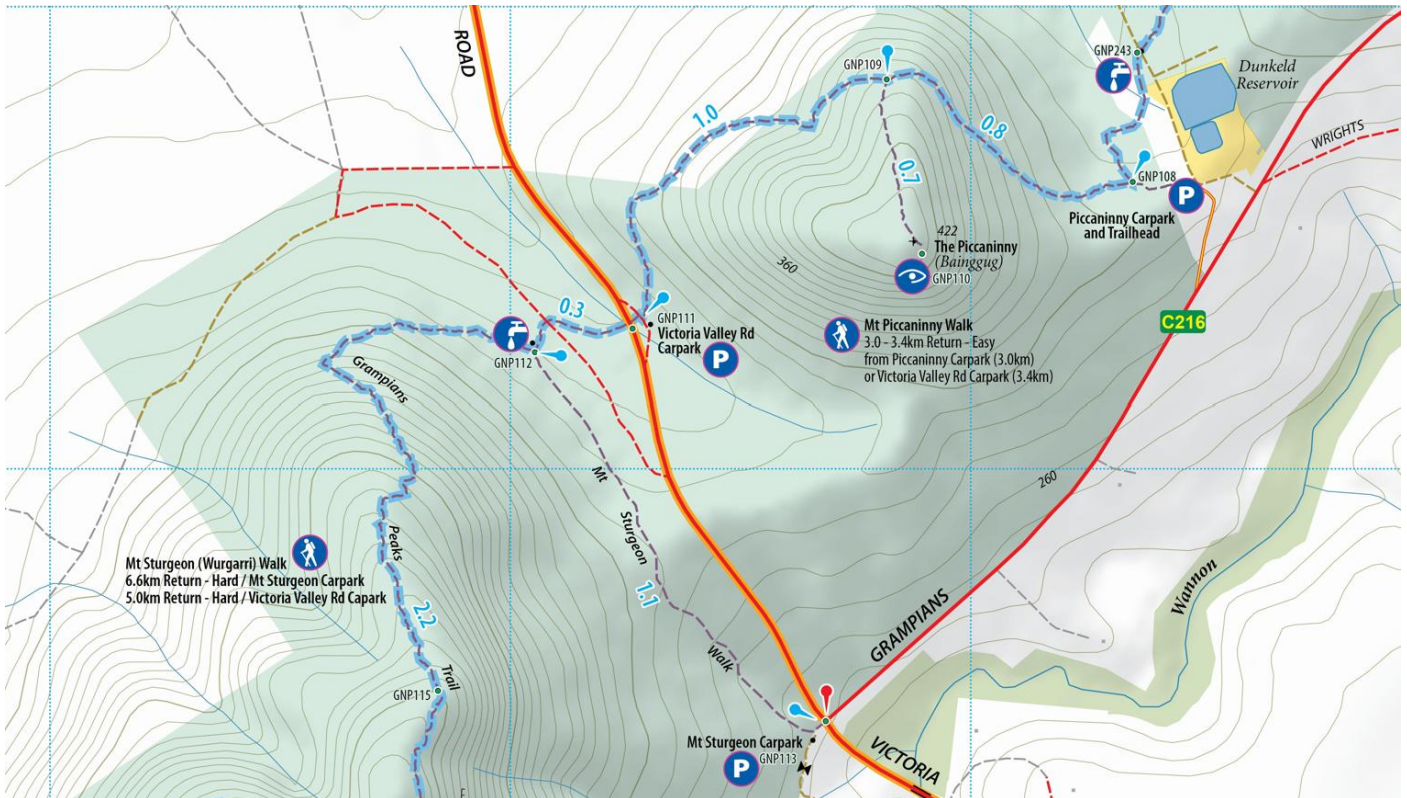

Samples of The Grampians (Gariwerd) Touring Map

Mt Piccaninny Area