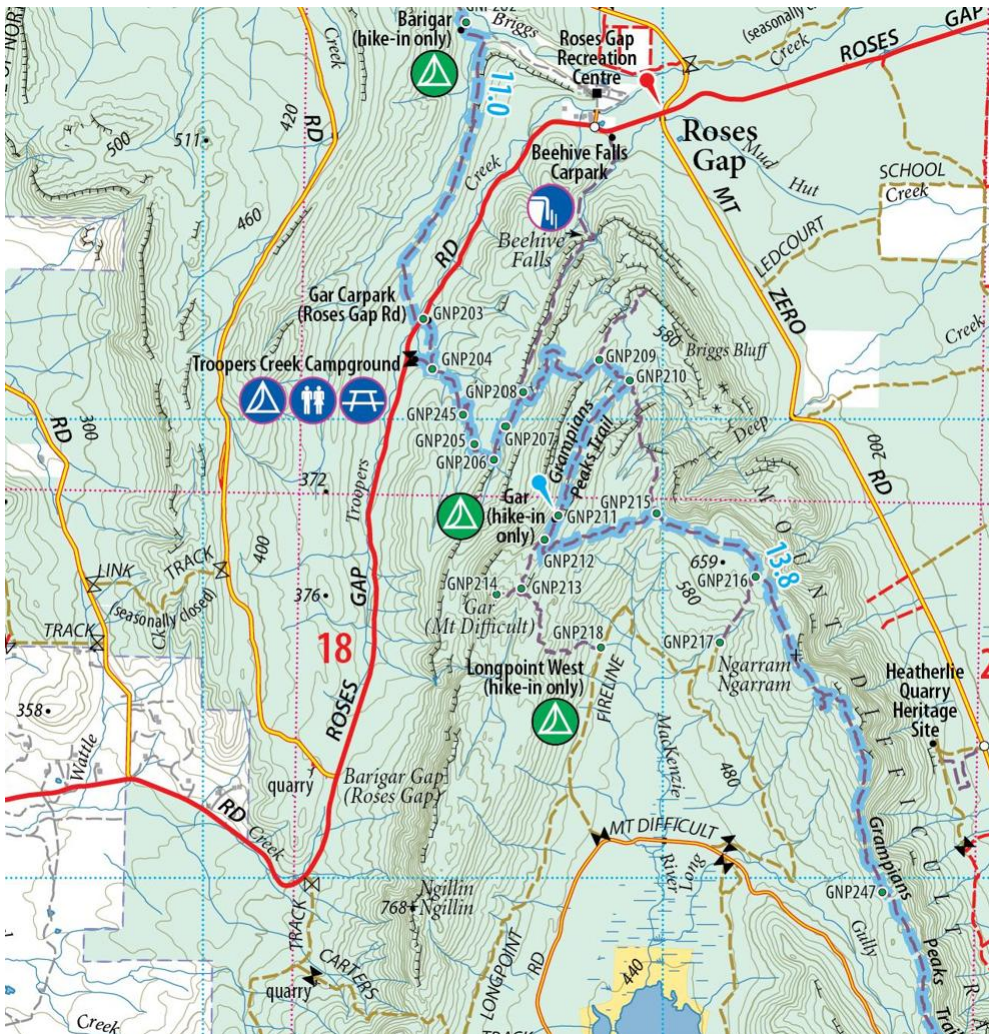

The Grampians (Gariwerd) Touring Map 2nd Edition NEW MAP PRODUCT RELEASE

The Grampians (Gariwerd) Touring Map is your "must-have map" for experiencing the charm of western Victoria. Meticulously researched and in full colour, this comprehensive map is your gateway to an unforgettable adventure.

Complete coverage of the Grampians and its surrounding districts at 1:100,000 scale, this map is tailored for touring and holidays. This edition now has 5 enlargements on the reverse covering popular areas in The Grampians including Halls Gap, Mackenzie Falls, Wonderland Area, Mt Zero & Mt Sturgeon and Dunkeld & Mt Stapylton. It's perfect for four-wheel drive enthusiasts, bushwalkers, and anyone seeking stunning landscapes, cascading waterfalls, and exquisite local produce.

Email: sales@meridianmaps.com.au Web: www.meridianmaps.com.au

Bibliographic Details

ISBN: 9781920958619 Price: AU\$15.95 Pub Date: 18th March 2026

Samples of The Grampians (Gariwerd) Touring Map

Mt Piccaninny Area

Roses Gap Area